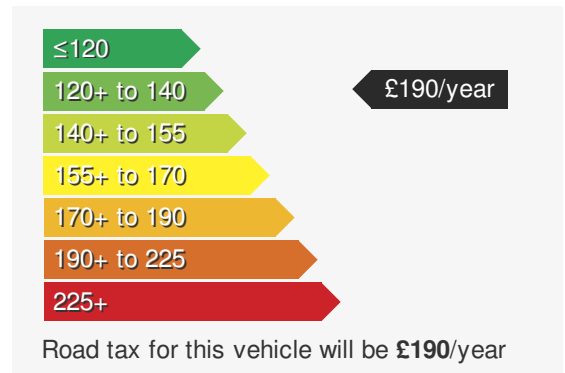

VEHICLE ROAD TAX

MORE INFORMATION

For more information scan this code into your mobile phone

Every effort has been made to ensure the accuracy of the information above, however errors may occur. Do not rely entirely on this information but check with the dealership about items that may affect your decision to buy. Please disregard the mileage unless it is verified by an independent mileage search. The MPG figure above relates to a typical example of the model when new. This will vary according to the age, condition and mileage of the vehicle and should be used for comparison purposes only.