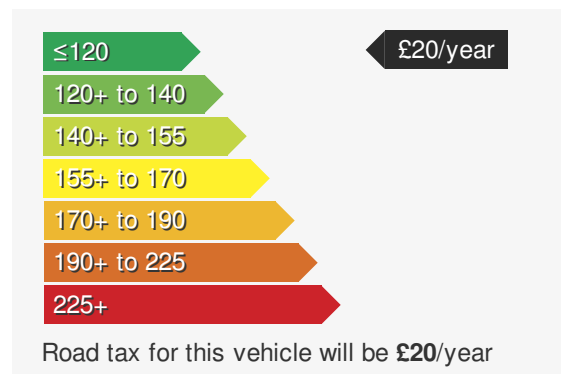

VEHICLE ROAD TAX

MORE INFORMATION

For more information scan this code into your mobile phone

Every effort has been made to ensure the accuracy of the information above, however errors may occur. Do not rely entirely on this information but check with the dealership about items that may affect your decision to buy. Please disregard the mileage unless it is verified by an independent mileage search. The MPG figure above relates to a typical example of the model when new. This will vary according to the age, condition and mileage of the vehicle and should be used for comparison purposes only.