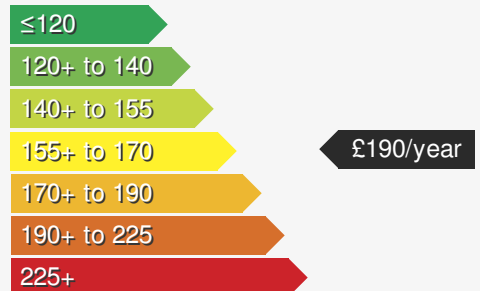

VEHICLE ROAD TAX

Road tax for this vehicle will be **£190/year**

Every effort has been made to ensure the accuracy of the information above, however errors may occur. Do not rely entirely on this information but check with the dealership about items that may affect your decision to buy. Please disregard the mileage unless it is verified by an independent mileage search. The MPG figure above relates to a typical example of the model when new. This will vary according to the age, condition and mileage of the vehicle and should be used for comparison purposes only.