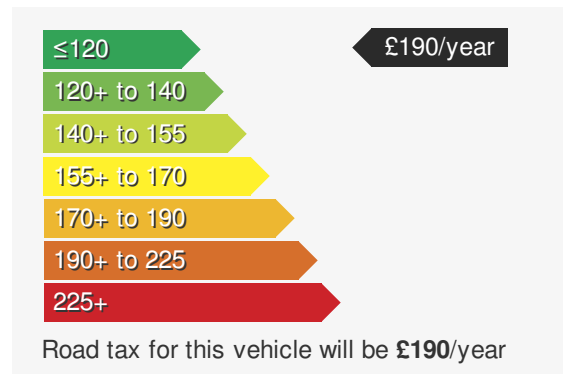

VEHICLE ROAD TAX

MORE INFORMATION

For more information scan this code into your mobile phone

Every effort has been made to ensure the accuracy of the information above, however errors may occur. Do not rely entirely on this information but check with the dealership about items that may affect your decision to buy. Please disregard the mileage unless it is verified by an independent mileage search. The MPG figure above relates to a typical example of the model when new. This will vary according to the age, condition and mileage of the vehicle and should be used for comparison purposes only.