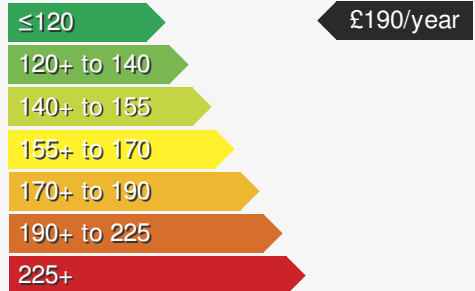

VEHICLE ROAD TAX

Road tax for this vehicle will be **£190/year**

Every effort has been made to ensure the accuracy of the information above, however errors may occur. Do not rely entirely on this information but check with the dealership about items that may affect your decision to buy. Please disregard the mileage unless it is verified by an independent mileage search. The MPG figure above relates to a typical example of the model when new. This will vary according to the age, condition and mileage of the vehicle and should be used for comparison purposes only.