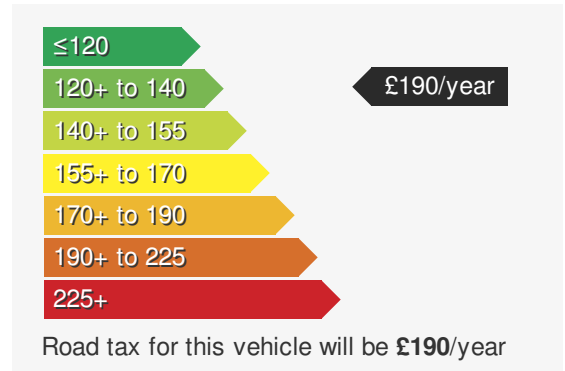

VEHICLE ROAD TAX

MORE INFORMATION

For more information scan this code into your mobile phone

Every effort has been made to ensure the accuracy of the information above, however errors may occur. Do not rely entirely on this information but check with the dealership about items that may affect your decision to buy. Please disregard the mileage unless it is verified by an independent mileage search. The MPG figure above relates to a typical example of the model when new. This will vary according to the age, condition and mileage of the vehicle and should be used for comparison purposes only.