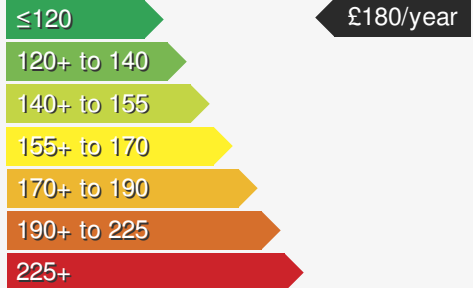

MAZDA CX-60 2.5 HOMURA HYBRID AWD

£36950.00

VEHICLE DETAILS

Date First Registered:	Feb 2024	Body Style:	Estate
Registration:	HSZ5553	Colour:	White
Mileage:	3,000	Doors:	5
Fuel Type:	Hybrid	MPG combined:	188
Transmission:	Auto /DSG	Insurance group:	39A

VEHICLE ROAD TAX

Road tax for this vehicle will be **£180/year**

Every effort has been made to ensure the accuracy of the information above, however errors may occur. Do not rely entirely on this information but check with the dealership about items that may affect your decision to buy. Please disregard the mileage unless it is verified by an independent mileage search. The MPG figure above relates to a typical example of the model when new. This will vary according to the age, condition and mileage of the vehicle and should be used for comparison purposes only.