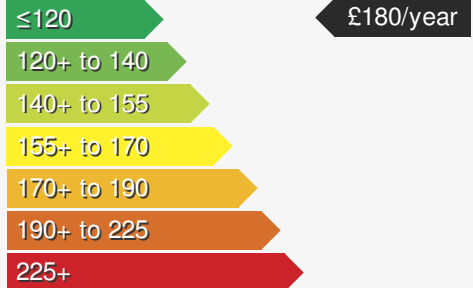

VEHICLE ROAD TAX

Road tax for this vehicle will be **£180/year**

Every effort has been made to ensure the accuracy of the information above, however errors may occur. Do not rely entirely on this information but check with the dealership about items that may affect your decision to buy. Please disregard the mileage unless it is verified by an independent mileage search. The MPG figure above relates to a typical example of the model when new. This will vary according to the age, condition and mileage of the vehicle and should be used for comparison purposes only.