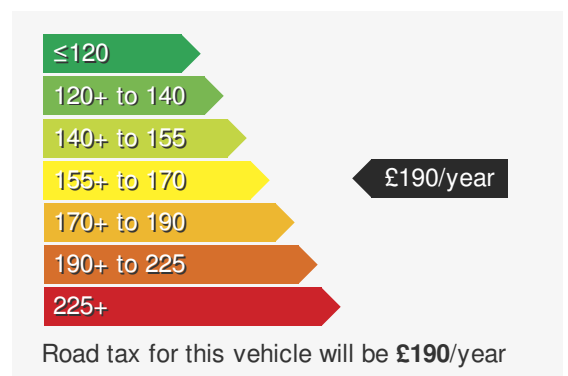

VEHICLE ROAD TAX

Every effort has been made to ensure the accuracy of the information above, however errors may occur. Do not rely entirely on this information but check with the dealership about items that may affect your decision to buy. Please disregard the mileage unless it is verified by an independent mileage search. The MPG figure above relates to a typical example of the model when new. This will vary according to the age, condition and mileage of the vehicle and should be used for comparison purposes only.