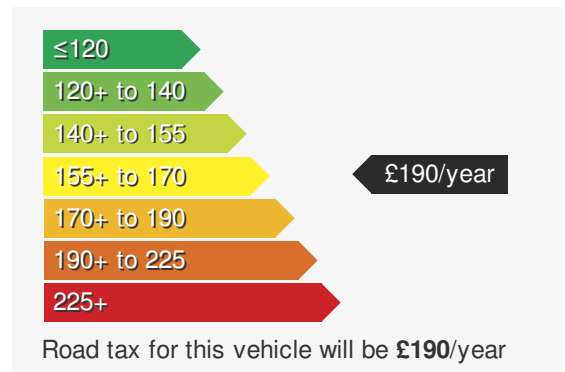

VEHICLE ROAD TAX

MORE INFORMATION

For more information scan this code into your mobile phone

Every effort has been made to ensure the accuracy of the information above, however errors may occur. Do not rely entirely on this information but check with the dealership about items that may affect your decision to buy. Please disregard the mileage unless it is verified by an independent mileage search. The MPG figure above relates to a typical example of the model when new. This will vary according to the age, condition and mileage of the vehicle and should be used for comparison purposes only.