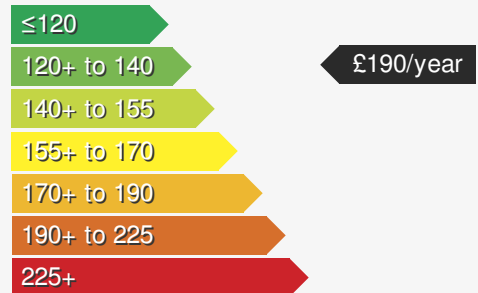

VEHICLE DETAILS

Date First Registered:	Apr 2021	Body Style:	Hatchback
Registration:	TXZ8051	Colour:	Pure White
Mileage:	28,009	Doors:	5
Fuel Type:	Petrol	MPG combined:	49
Transmission:	Manual	Insurance group:	20E

STANDARD EQUIPMENT

18 inch Bergamo and spare wheel

EDWIN MAY PORTADOWN - VOLKSWAGEN

Edwin May  
 128 Bridge Street  
 Portadown BT63 5AP  
 Telephone: 028 3833 2238  
[info.portadown@edwinmay.co.uk](mailto:info.portadown@edwinmay.co.uk)

MORE INFORMATION

For more information scan this code into your mobile phone

VEHICLE ROAD TAX

Road tax for this vehicle will be £190/year

Every effort has been made to ensure the accuracy of the information above, however errors may occur. Do not rely entirely on this information but check with the dealership about items that may affect your decision to buy. Please disregard the mileage unless it is verified by an independent mileage search. The MPG figure above relates to a typical example of the model when new. This will vary according to the age, condition and mileage of the vehicle and should be used for comparison purposes only.