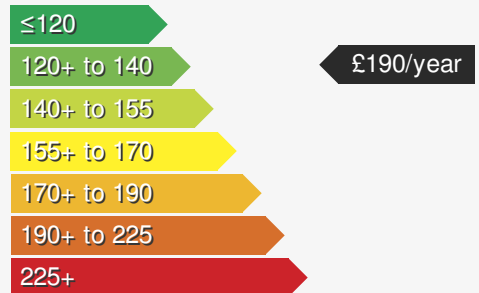

VEHICLE ROAD TAX

Road tax for this vehicle will be **£190/year**

Every effort has been made to ensure the accuracy of the information above, however errors may occur. Do not rely entirely on this information but check with the dealership about items that may affect your decision to buy. Please disregard the mileage unless it is verified by an independent mileage search. The MPG figure above relates to a typical example of the model when new. This will vary according to the age, condition and mileage of the vehicle and should be used for comparison purposes only.