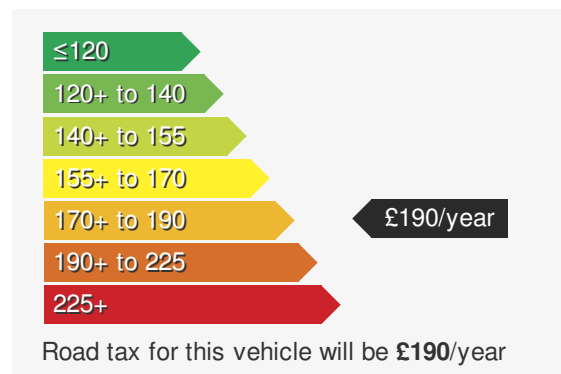

VEHICLE ROAD TAX

Every effort has been made to ensure the accuracy of the information above, however errors may occur. Do not rely entirely on this information but check with the dealership about items that may affect your decision to buy. Please disregard the mileage unless it is verified by an independent mileage search. The MPG figure above relates to a typical example of the model when new. This will vary according to the age, condition and mileage of the vehicle and should be used for comparison purposes only.