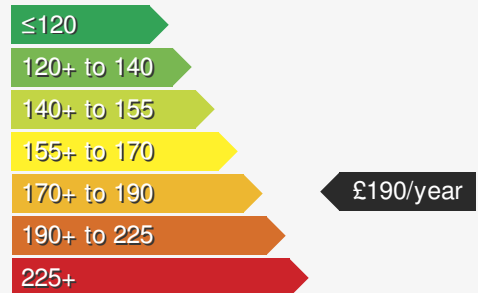

VEHICLE ROAD TAX

Road tax for this vehicle will be £190/year

Every effort has been made to ensure the accuracy of the information above, however errors may occur. Do not rely entirely on this information but check with the dealership about items that may affect your decision to buy. Please disregard the mileage unless it is verified by an independent mileage search. The MPG figure above relates to a typical example of the model when new. This will vary according to the age, condition and mileage of the vehicle and should be used for comparison purposes only.