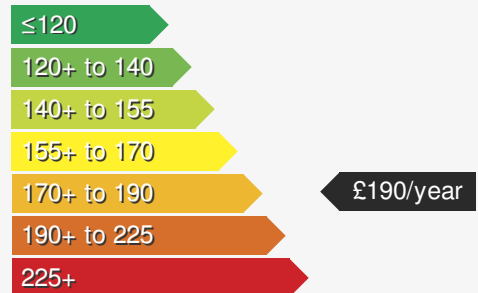

VEHICLE DETAILS

Date First Registered:	Jun 2023	Body Style:	Van
Registration:	SXZ6968	Colour:	White
Mileage:	1	Doors:	5+
Fuel Type:	Diesel	MPG combined:	45
Transmission:	Manual	Insurance group:	37E

STANDARD EQUIPMENT

MORE INFORMATION

For more information scan this code into your mobile phone

VEHICLE ROAD TAX

Road tax for this vehicle will be £190/year

Every effort has been made to ensure the accuracy of the information above, however errors may occur. Do not rely entirely on this information but check with the dealership about items that may affect your decision to buy. Please disregard the mileage unless it is verified by an independent mileage search. The MPG figure above relates to a typical example of the model when new. This will vary according to the age, condition and mileage of the vehicle and should be used for comparison purposes only.