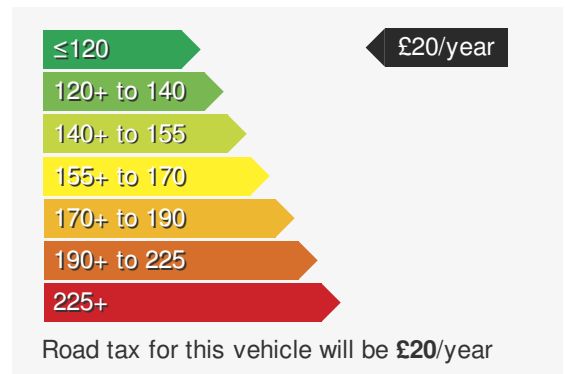

VEHICLE ROAD TAX

MORE INFORMATION

For more information scan this code into your mobile phone

Every effort has been made to ensure the accuracy of the information above, however errors may occur. Do not rely entirely on this information but check with the dealership about items that may affect your decision to buy. Please disregard the mileage unless it is verified by an independent mileage search. The MPG figure above relates to a typical example of the model when new. This will vary according to the age, condition and mileage of the vehicle and should be used for comparison purposes only.