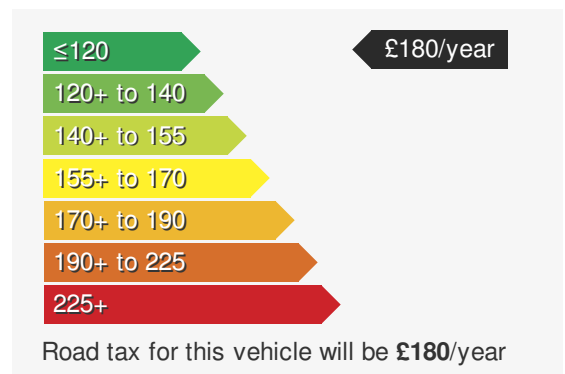

VEHICLE ROAD TAX

Every effort has been made to ensure the accuracy of the information above, however errors may occur. Do not rely entirely on this information but check with the dealership about items that may affect your decision to buy. Please disregard the mileage unless it is verified by an independent mileage search. The MPG figure above relates to a typical example of the model when new. This will vary according to the age, condition and mileage of the vehicle and should be used for comparison purposes only.