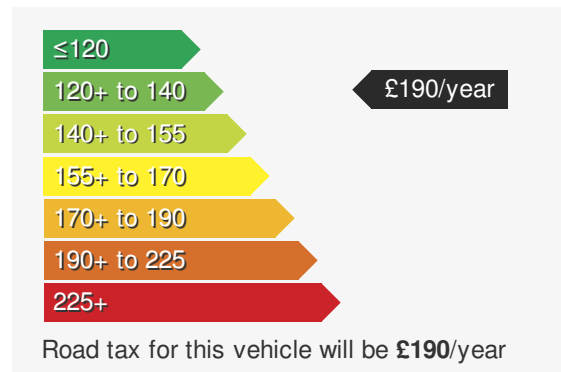

VEHICLE ROAD TAX

MORE INFORMATION

For more information scan this code into your mobile phone

Every effort has been made to ensure the accuracy of the information above, however errors may occur. Do not rely entirely on this information but check with the dealership about items that may affect your decision to buy. Please disregard the mileage unless it is verified by an independent mileage search. The MPG figure above relates to a typical example of the model when new. This will vary according to the age, condition and mileage of the vehicle and should be used for comparison purposes only.