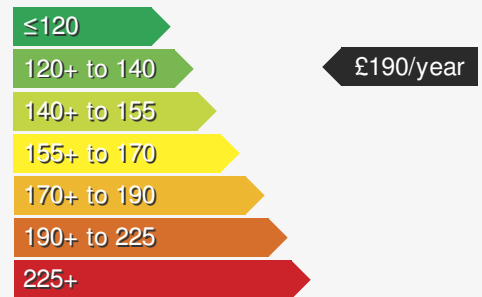

MAZDA CX-30 2.0 HOMURA

£24450.00

VEHICLE DETAILS

Date First Registered:	Mar 2024	Body Style:	Hatchback
Registration:	CYZ6313	Colour:	Blue
Mileage:	100	Doors:	5
Fuel Type:	Petrol	MPG combined:	47
Transmission:	Manual	Insurance group:	14E

MORE INFORMATION

For more information scan this code into your mobile phone

VEHICLE ROAD TAX

Road tax for this vehicle will be £190/year

Every effort has been made to ensure the accuracy of the information above, however errors may occur. Do not rely entirely on this information but check with the dealership about items that may affect your decision to buy. Please disregard the mileage unless it is verified by an independent mileage search. The MPG figure above relates to a typical example of the model when new. This will vary according to the age, condition and mileage of the vehicle and should be used for comparison purposes only.