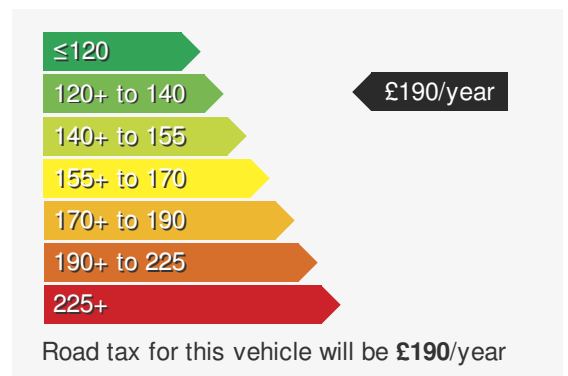

VEHICLE ROAD TAX

MORE INFORMATION

For more information scan this code into your mobile phone

Every effort has been made to ensure the accuracy of the information above, however errors may occur. Do not rely entirely on this information but check with the dealership about items that may affect your decision to buy. Please disregard the mileage unless it is verified by an independent mileage search. The MPG figure above relates to a typical example of the model when new. This will vary according to the age, condition and mileage of the vehicle and should be used for comparison purposes only.