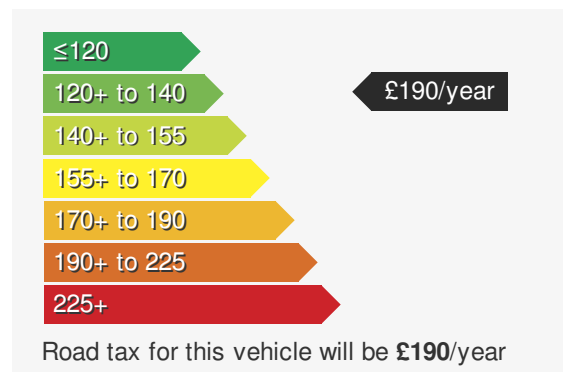

VEHICLE ROAD TAX

MORE INFORMATION

For more information scan this code into your mobile phone

Every effort has been made to ensure the accuracy of the information above, however errors may occur. Do not rely entirely on this information but check with the dealership about items that may affect your decision to buy. Please disregard the mileage unless it is verified by an independent mileage search. The MPG figure above relates to a typical example of the model when new. This will vary according to the age, condition and mileage of the vehicle and should be used for comparison purposes only.