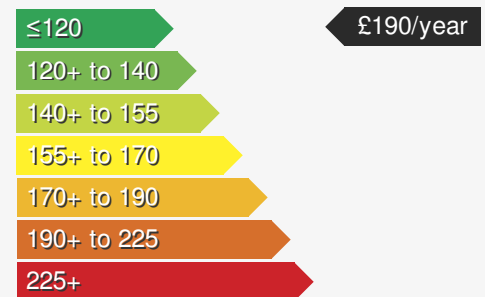

VEHICLE ROAD TAX

Road tax for this vehicle will be **£190/year**

Every effort has been made to ensure the accuracy of the information above, however errors may occur. Do not rely entirely on this information but check with the dealership about items that may affect your decision to buy. Please disregard the mileage unless it is verified by an independent mileage search. The MPG figure above relates to a typical example of the model when new. This will vary according to the age, condition and mileage of the vehicle and should be used for comparison purposes only.