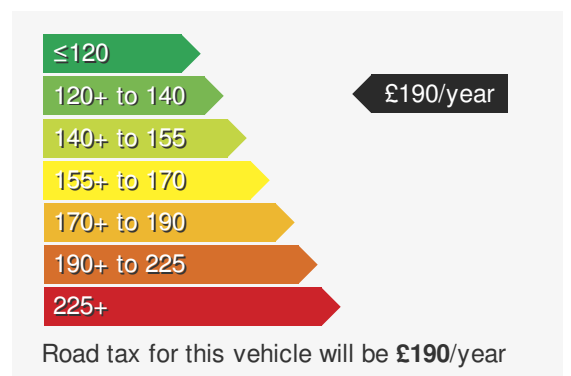

VEHICLE ROAD TAX

MORE INFORMATION

For more information scan this code into your mobile phone

Every effort has been made to ensure the accuracy of the information above, however errors may occur. Do not rely entirely on this information but check with the dealership about items that may affect your decision to buy. Please disregard the mileage unless it is verified by an independent mileage search. The MPG figure above relates to a typical example of the model when new. This will vary according to the age, condition and mileage of the vehicle and should be used for comparison purposes only.