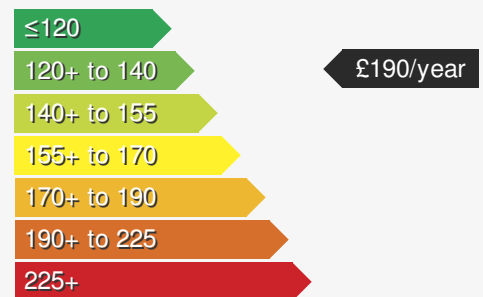

VEHICLE ROAD TAX

Road tax for this vehicle will be **£190/year**

Every effort has been made to ensure the accuracy of the information above, however errors may occur. Do not rely entirely on this information but check with the dealership about items that may affect your decision to buy. Please disregard the mileage unless it is verified by an independent mileage search. The MPG figure above relates to a typical example of the model when new. This will vary according to the age, condition and mileage of the vehicle and should be used for comparison purposes only.