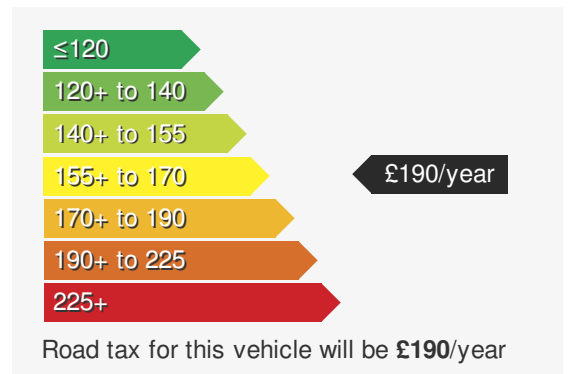

VEHICLE ROAD TAX

MORE INFORMATION

For more information scan this code into your mobile phone

Every effort has been made to ensure the accuracy of the information above, however errors may occur. Do not rely entirely on this information but check with the dealership about items that may affect your decision to buy. Please disregard the mileage unless it is verified by an independent mileage search. The MPG figure above relates to a typical example of the model when new. This will vary according to the age, condition and mileage of the vehicle and should be used for comparison purposes only.