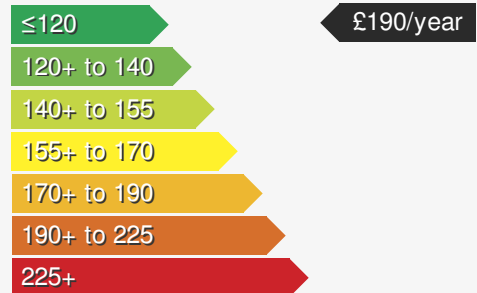

VEHICLE ROAD TAX

Road tax for this vehicle will be **£190/year**

Every effort has been made to ensure the accuracy of the information above, however errors may occur. Do not rely entirely on this information but check with the dealership about items that may affect your decision to buy. Please disregard the mileage unless it is verified by an independent mileage search. The MPG figure above relates to a typical example of the model when new. This will vary according to the age, condition and mileage of the vehicle and should be used for comparison purposes only.