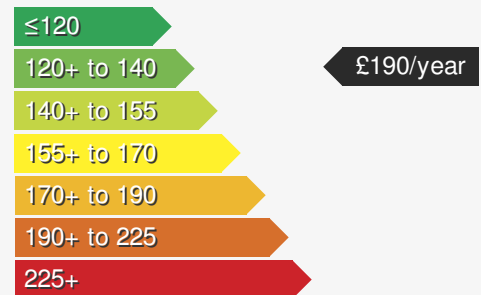

VEHICLE ROAD TAX

Road tax for this vehicle will be £190/year

Every effort has been made to ensure the accuracy of the information above, however errors may occur. Do not rely entirely on this information but check with the dealership about items that may affect your decision to buy. Please disregard the mileage unless it is verified by an independent mileage search. The MPG figure above relates to a typical example of the model when new. This will vary according to the age, condition and mileage of the vehicle and should be used for comparison purposes only.