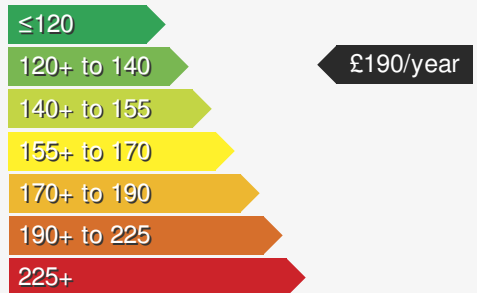

VEHICLE ROAD TAX

Road tax for this vehicle will be £190/year

Every effort has been made to ensure the accuracy of the information above, however errors may occur. Do not rely entirely on this information but check with the dealership about items that may affect your decision to buy. Please disregard the mileage unless it is verified by an independent mileage search. The MPG figure above relates to a typical example of the model when new. This will vary according to the age, condition and mileage of the vehicle and should be used for comparison purposes only.