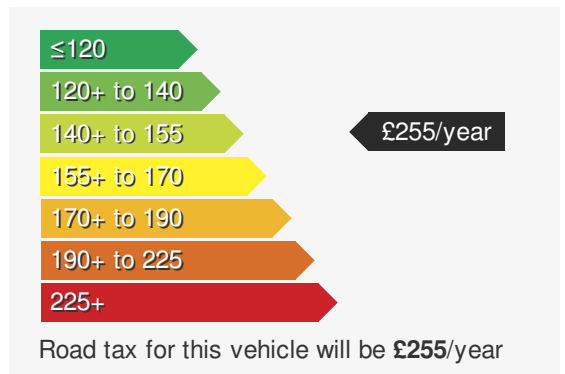

VEHICLE ROAD TAX

Every effort has been made to ensure the accuracy of the information above, however errors may occur. Do not rely entirely on this information but check with the dealership about items that may affect your decision to buy. Please disregard the mileage unless it is verified by an independent mileage search. The MPG figure above relates to a typical example of the model when new. This will vary according to the age, condition and mileage of the vehicle and should be used for comparison purposes only.