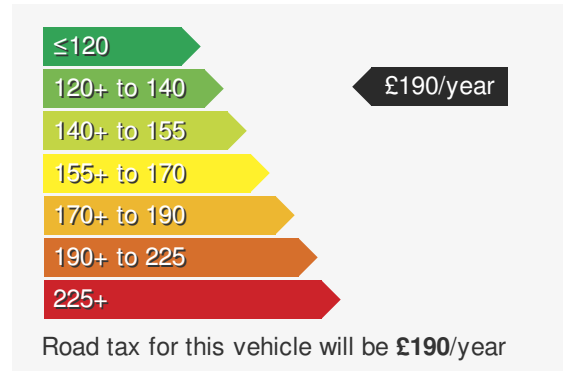

VEHICLE ROAD TAX

MORE INFORMATION

For more information scan this code into your mobile phone

Every effort has been made to ensure the accuracy of the information above, however errors may occur. Do not rely entirely on this information but check with the dealership about items that may affect your decision to buy. Please disregard the mileage unless it is verified by an independent mileage search. The MPG figure above relates to a typical example of the model when new. This will vary according to the age, condition and mileage of the vehicle and should be used for comparison purposes only.