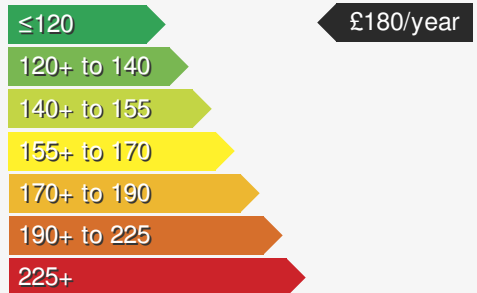

VEHICLE ROAD TAX

Road tax for this vehicle will be **£180/year**

Every effort has been made to ensure the accuracy of the information above, however errors may occur. Do not rely entirely on this information but check with the dealership about items that may affect your decision to buy. Please disregard the mileage unless it is verified by an independent mileage search. The MPG figure above relates to a typical example of the model when new. This will vary according to the age, condition and mileage of the vehicle and should be used for comparison purposes only.