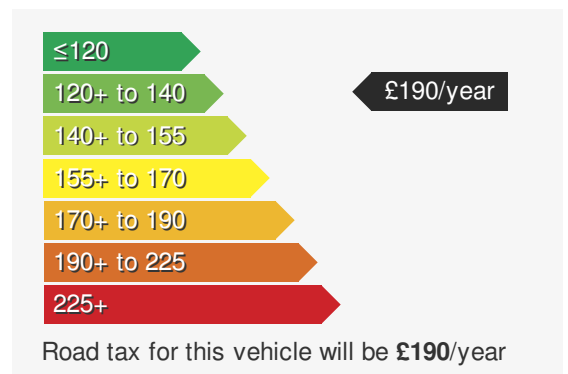

VEHICLE ROAD TAX

Every effort has been made to ensure the accuracy of the information above, however errors may occur. Do not rely entirely on this information but check with the dealership about items that may affect your decision to buy. Please disregard the mileage unless it is verified by an independent mileage search. The MPG figure above relates to a typical example of the model when new. This will vary according to the age, condition and mileage of the vehicle and should be used for comparison purposes only.