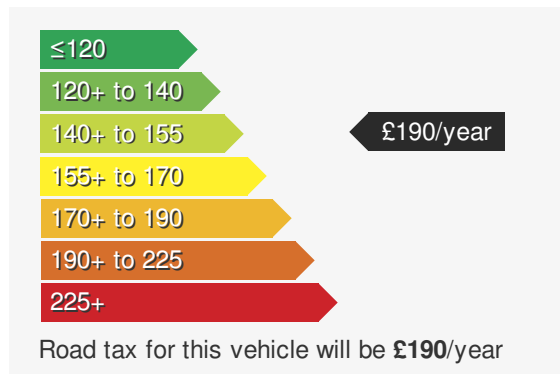

VEHICLE DETAILS

Date First Registered:	Jun 2023	Body Style:	SUV / Crossover
Registration:	SXZ6903	Colour:	Pure White
Mileage:	303	Doors:	5
Fuel Type:	Diesel	MPG combined:	49
Transmission:	Auto /DSG	Insurance group:	23E

VEHICLE ROAD TAX

Every effort has been made to ensure the accuracy of the information above, however errors may occur. Do not rely entirely on this information but check with the dealership about items that may affect your decision to buy. Please disregard the mileage unless it is verified by an independent mileage search. The MPG figure above relates to a typical example of the model when new. This will vary according to the age, condition and mileage of the vehicle and should be used for comparison purposes only.