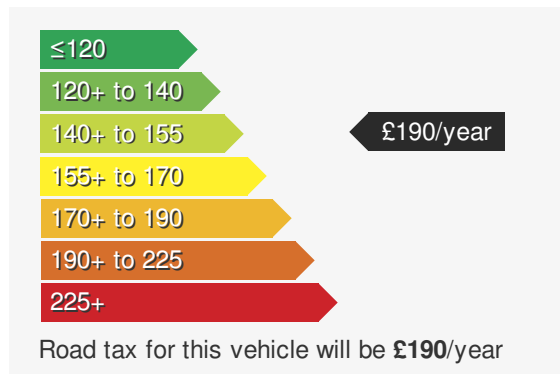

VEHICLE DETAILS

Date First Registered:	Jun 2023	Body Style:	SUV / Crossover
Registration:	SXZ6903	Colour:	Pure White
Mileage:	285	Doors:	5
Fuel Type:	Diesel	MPG combined:	49
Transmission:	Auto /DSG	Insurance group:	23E

VEHICLE ROAD TAX

Every effort has been made to ensure the accuracy of the information above, however errors may occur. Do not rely entirely on this information but check with the dealership about items that may affect your decision to buy. Please disregard the mileage unless it is verified by an independent mileage search. The MPG figure above relates to a typical example of the model when new. This will vary according to the age, condition and mileage of the vehicle and should be used for comparison purposes only.