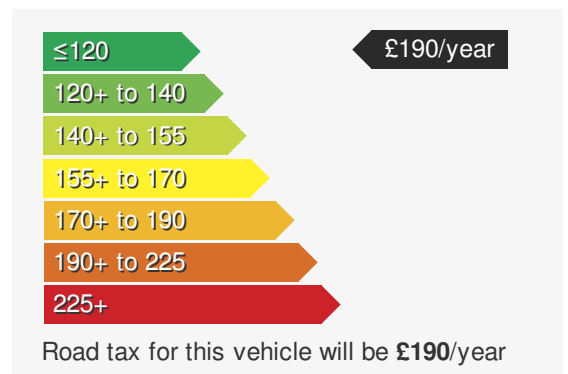

VEHICLE ROAD TAX

Every effort has been made to ensure the accuracy of the information above, however errors may occur. Do not rely entirely on this information but check with the dealership about items that may affect your decision to buy. Please disregard the mileage unless it is verified by an independent mileage search. The MPG figure above relates to a typical example of the model when new. This will vary according to the age, condition and mileage of the vehicle and should be used for comparison purposes only.