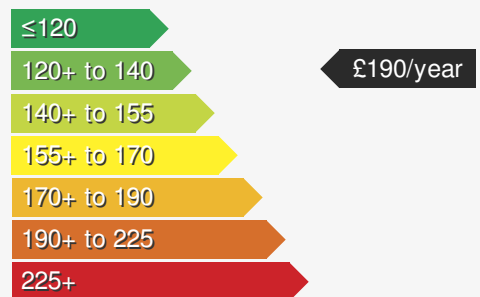

VEHICLE ROAD TAX

Road tax for this vehicle will be **£190/year**

Every effort has been made to ensure the accuracy of the information above, however errors may occur. Do not rely entirely on this information but check with the dealership about items that may affect your decision to buy. Please disregard the mileage unless it is verified by an independent mileage search. The MPG figure above relates to a typical example of the model when new. This will vary according to the age, condition and mileage of the vehicle and should be used for comparison purposes only.