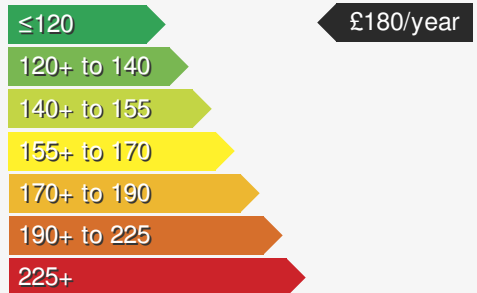

VEHICLE DETAILS

Date First Registered:	Sep 2023	Body Style:	SUV / Crossover
Registration:	SXZ9593	Colour:	Pure White
Mileage:	49	Doors:	5
Fuel Type:	Hybrid	MPG combined:	156
Transmission:	Auto /DSG	Insurance group:	28E

MORE INFORMATION

For more information scan this code into your mobile phone

VEHICLE ROAD TAX

Road tax for this vehicle will be £180/year

Every effort has been made to ensure the accuracy of the information above, however errors may occur. Do not rely entirely on this information but check with the dealership about items that may affect your decision to buy. Please disregard the mileage unless it is verified by an independent mileage search. The MPG figure above relates to a typical example of the model when new. This will vary according to the age, condition and mileage of the vehicle and should be used for comparison purposes only.