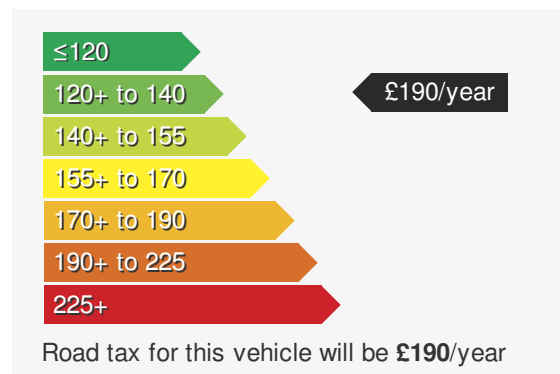

VEHICLE ROAD TAX

MORE INFORMATION

For more information scan this code into your mobile phone

Every effort has been made to ensure the accuracy of the information above, however errors may occur. Do not rely entirely on this information but check with the dealership about items that may affect your decision to buy. Please disregard the mileage unless it is verified by an independent mileage search. The MPG figure above relates to a typical example of the model when new. This will vary according to the age, condition and mileage of the vehicle and should be used for comparison purposes only.