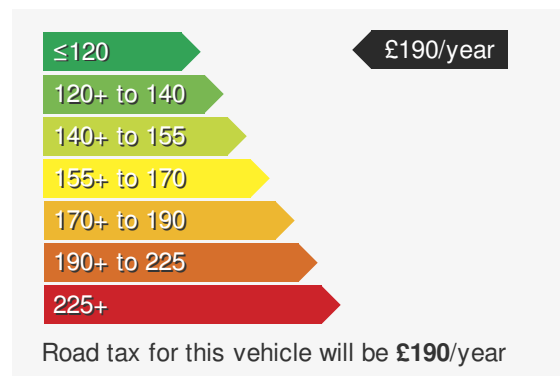

VEHICLE ROAD TAX

MORE INFORMATION

For more information scan this code into your mobile phone

Every effort has been made to ensure the accuracy of the information above, however errors may occur. Do not rely entirely on this information but check with the dealership about items that may affect your decision to buy. Please disregard the mileage unless it is verified by an independent mileage search. The MPG figure above relates to a typical example of the model when new. This will vary according to the age, condition and mileage of the vehicle and should be used for comparison purposes only.