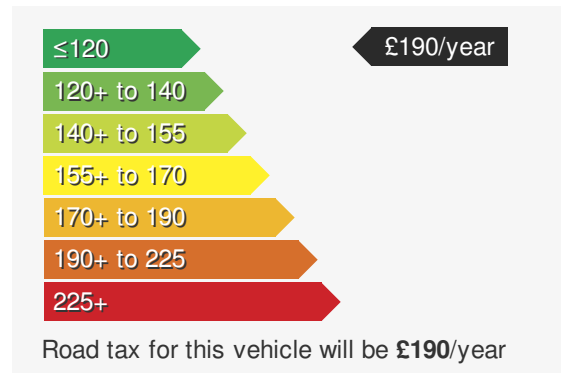

VEHICLE ROAD TAX

MORE INFORMATION

For more information scan this code into your mobile phone

Every effort has been made to ensure the accuracy of the information above, however errors may occur. Do not rely entirely on this information but check with the dealership about items that may affect your decision to buy. Please disregard the mileage unless it is verified by an independent mileage search. The MPG figure above relates to a typical example of the model when new. This will vary according to the age, condition and mileage of the vehicle and should be used for comparison purposes only.