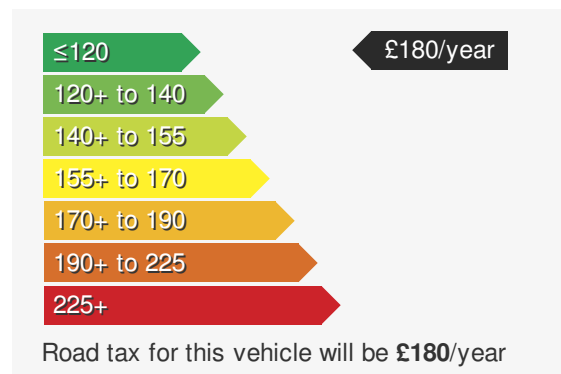

VEHICLE ROAD TAX

MORE INFORMATION

For more information scan this code into your mobile phone

Every effort has been made to ensure the accuracy of the information above, however errors may occur. Do not rely entirely on this information but check with the dealership about items that may affect your decision to buy. Please disregard the mileage unless it is verified by an independent mileage search. The MPG figure above relates to a typical example of the model when new. This will vary according to the age, condition and mileage of the vehicle and should be used for comparison purposes only.