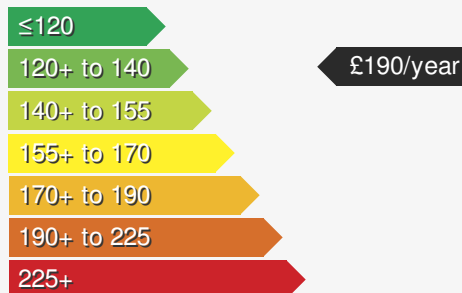

VEHICLE ROAD TAX

Road tax for this vehicle will be **£190/year**

Every effort has been made to ensure the accuracy of the information above, however errors may occur. Do not rely entirely on this information but check with the dealership about items that may affect your decision to buy. Please disregard the mileage unless it is verified by an independent mileage search. The MPG figure above relates to a typical example of the model when new. This will vary according to the age, condition and mileage of the vehicle and should be used for comparison purposes only.