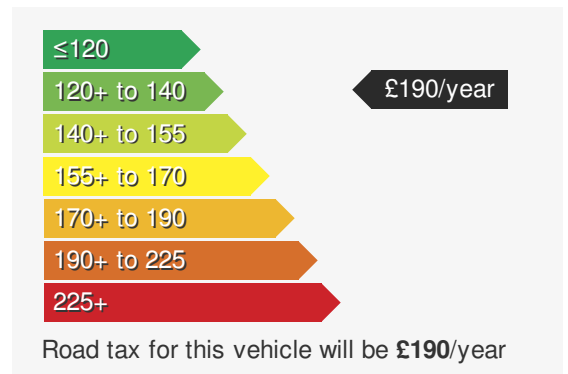

STANDARD EQUIPMENT

Winter pack	18 inch Bergamo
Rear camera	

EDWIN MAY PORTADOWN - VOLKSWAGEN

Edwin May
 128 Bridge Street
 Portadown BT63 5AP
 Telephone: 028 3833 2238
info.portadown@edwinmay.co.uk

MORE INFORMATION

For more information scan this code into your mobile phone

VEHICLE ROAD TAX

Every effort has been made to ensure the accuracy of the information above, however errors may occur. Do not rely entirely on this information but check with the dealership about items that may affect your decision to buy. Please disregard the mileage unless it is verified by an independent mileage search. The MPG figure above relates to a typical example of the model when new. This will vary according to the age, condition and mileage of the vehicle and should be used for comparison purposes only.