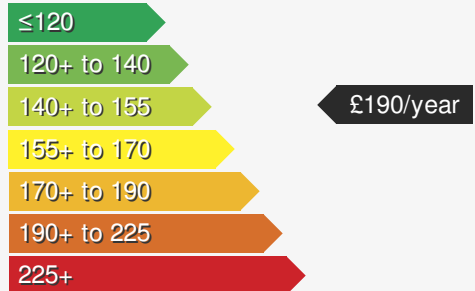

VEHICLE ROAD TAX

Road tax for this vehicle will be £190/year

Every effort has been made to ensure the accuracy of the information above, however errors may occur. Do not rely entirely on this information but check with the dealership about items that may affect your decision to buy. Please disregard the mileage unless it is verified by an independent mileage search. The MPG figure above relates to a typical example of the model when new. This will vary according to the age, condition and mileage of the vehicle and should be used for comparison purposes only.