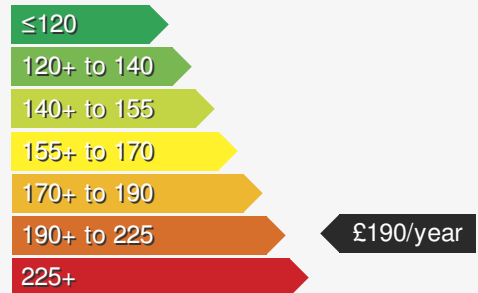

VEHICLE ROAD TAX

Road tax for this vehicle will be £190/year

Every effort has been made to ensure the accuracy of the information above, however errors may occur. Do not rely entirely on this information but check with the dealership about items that may affect your decision to buy. Please disregard the mileage unless it is verified by an independent mileage search. The MPG figure above relates to a typical example of the model when new. This will vary according to the age, condition and mileage of the vehicle and should be used for comparison purposes only.