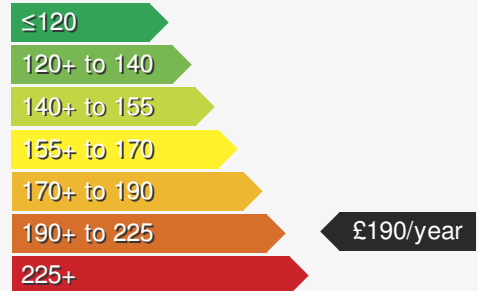

VEHICLE DETAILS

Date First Registered:	Oct 2023	Body Style:	SUV / Crossover
Registration:	TXZ1180	Colour:	Pure White
Mileage:	49	Doors:	5
Fuel Type:	Diesel	MPG combined:	34
Transmission:	Auto /DSG	Insurance group:	45E

VEHICLE ROAD TAX

Road tax for this vehicle will be £190/year

Every effort has been made to ensure the accuracy of the information above, however errors may occur. Do not rely entirely on this information but check with the dealership about items that may affect your decision to buy. Please disregard the mileage unless it is verified by an independent mileage search. The MPG figure above relates to a typical example of the model when new. This will vary according to the age, condition and mileage of the vehicle and should be used for comparison purposes only.