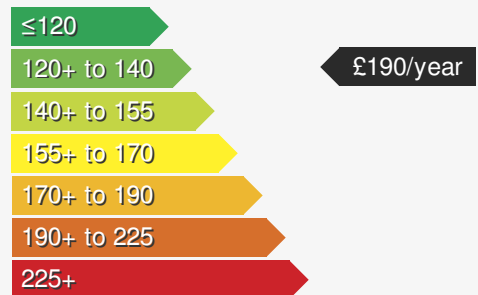

VEHICLE ROAD TAX

Road tax for this vehicle will be **£190/year**

Every effort has been made to ensure the accuracy of the information above, however errors may occur. Do not rely entirely on this information but check with the dealership about items that may affect your decision to buy. Please disregard the mileage unless it is verified by an independent mileage search. The MPG figure above relates to a typical example of the model when new. This will vary according to the age, condition and mileage of the vehicle and should be used for comparison purposes only.