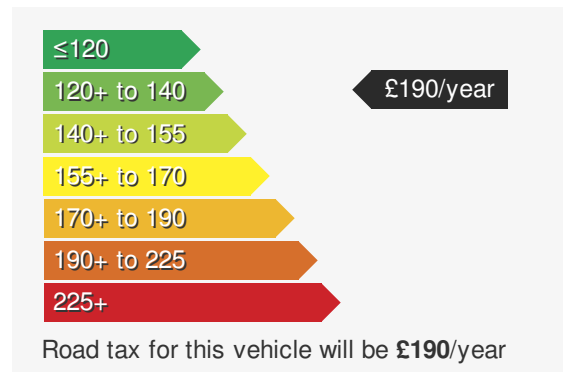

VEHICLE DETAILS

Date First Registered:	Apr 2024	Body Style:	Hatchback
Registration:	CYZ7261	Colour:	Kings Red
Mileage:	100	Doors:	5
Fuel Type:	Diesel	MPG combined:	60
Transmission:	Manual	Insurance group:	18E

VEHICLE ROAD TAX

Every effort has been made to ensure the accuracy of the information above, however errors may occur. Do not rely entirely on this information but check with the dealership about items that may affect your decision to buy. Please disregard the mileage unless it is verified by an independent mileage search. The MPG figure above relates to a typical example of the model when new. This will vary according to the age, condition and mileage of the vehicle and should be used for comparison purposes only.