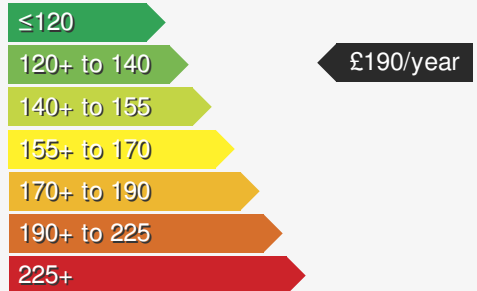

VEHICLE ROAD TAX

Road tax for this vehicle will be **£190/year**

Every effort has been made to ensure the accuracy of the information above, however errors may occur. Do not rely entirely on this information but check with the dealership about items that may affect your decision to buy. Please disregard the mileage unless it is verified by an independent mileage search. The MPG figure above relates to a typical example of the model when new. This will vary according to the age, condition and mileage of the vehicle and should be used for comparison purposes only.