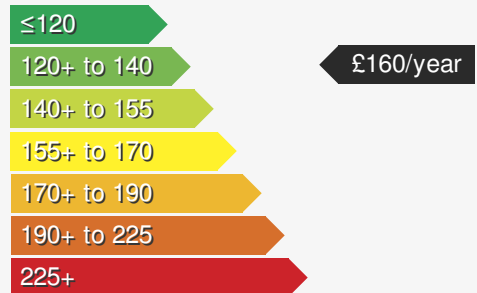

VEHICLE ROAD TAX

£160/year

Road tax for this vehicle will be £160/year

Every effort has been made to ensure the accuracy of the information above, however errors may occur. Do not rely entirely on this information but check with the dealership about items that may affect your decision to buy. Please disregard the mileage unless it is verified by an independent mileage search. The MPG figure above relates to a typical example of the model when new. This will vary according to the age, condition and mileage of the vehicle and should be used for comparison purposes only.