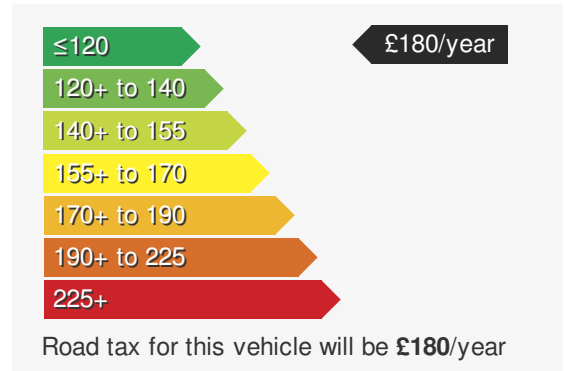

VEHICLE ROAD TAX

MORE INFORMATION

For more information scan this code into your mobile phone

Every effort has been made to ensure the accuracy of the information above, however errors may occur. Do not rely entirely on this information but check with the dealership about items that may affect your decision to buy. Please disregard the mileage unless it is verified by an independent mileage search. The MPG figure above relates to a typical example of the model when new. This will vary according to the age, condition and mileage of the vehicle and should be used for comparison purposes only.