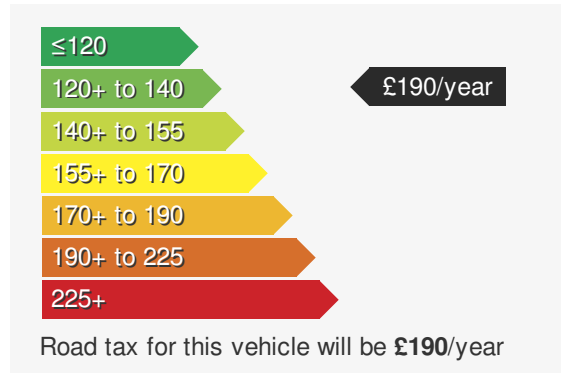

VEHICLE ROAD TAX

MORE INFORMATION

For more information scan this code into your mobile phone

Every effort has been made to ensure the accuracy of the information above, however errors may occur. Do not rely entirely on this information but check with the dealership about items that may affect your decision to buy. Please disregard the mileage unless it is verified by an independent mileage search. The MPG figure above relates to a typical example of the model when new. This will vary according to the age, condition and mileage of the vehicle and should be used for comparison purposes only.