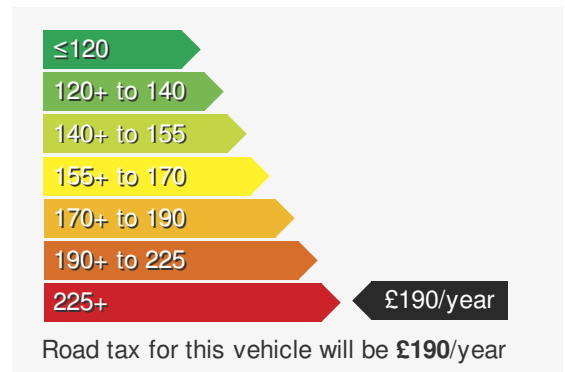

VEHICLE ROAD TAX

MORE INFORMATION

For more information scan this code into your mobile phone

Every effort has been made to ensure the accuracy of the information above, however errors may occur. Do not rely entirely on this information but check with the dealership about items that may affect your decision to buy. Please disregard the mileage unless it is verified by an independent mileage search. The MPG figure above relates to a typical example of the model when new. This will vary according to the age, condition and mileage of the vehicle and should be used for comparison purposes only.