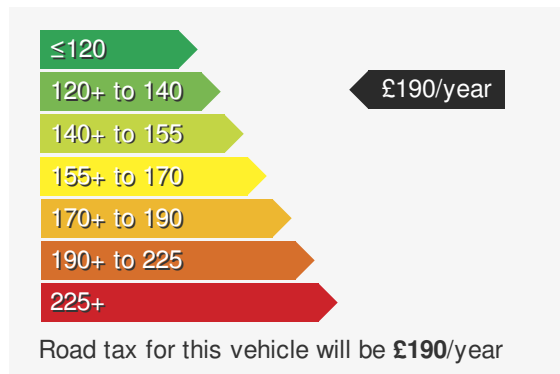

VEHICLE DETAILS

Date First Registered:	Jan 2023	Body Style:	Estate
Registration:	SXZ1869	Colour:	Moonstone Grey
Mileage:	16,965	Doors:	5
Fuel Type:	Diesel	MPG combined:	60
Transmission:	Auto /DSG	Insurance group:	22E

VEHICLE ROAD TAX

Every effort has been made to ensure the accuracy of the information above, however errors may occur. Do not rely entirely on this information but check with the dealership about items that may affect your decision to buy. Please disregard the mileage unless it is verified by an independent mileage search. The MPG figure above relates to a typical example of the model when new. This will vary according to the age, condition and mileage of the vehicle and should be used for comparison purposes only.