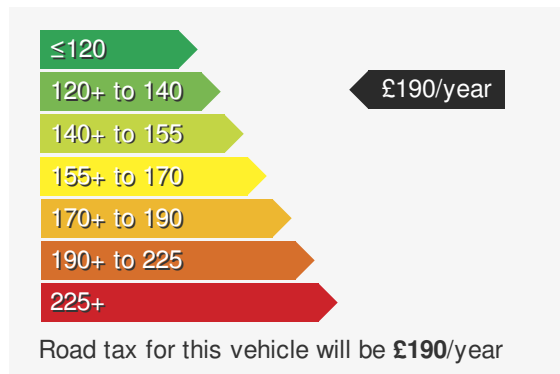

VEHICLE DETAILS

Date First Registered:	Jan 2023	Body Style:	Estate
Registration:	SXZ1869	Colour:	Moonstone Grey
Mileage:	16,965	Doors:	5
Fuel Type:	Diesel	MPG combined:	60
Transmission:	Auto /DSG	Insurance group:	22E

MORE INFORMATION

For more information scan this code into your mobile phone

VEHICLE ROAD TAX

Every effort has been made to ensure the accuracy of the information above, however errors may occur. Do not rely entirely on this information but check with the dealership about items that may affect your decision to buy. Please disregard the mileage unless it is verified by an independent mileage search. The MPG figure above relates to a typical example of the model when new. This will vary according to the age, condition and mileage of the vehicle and should be used for comparison purposes only.