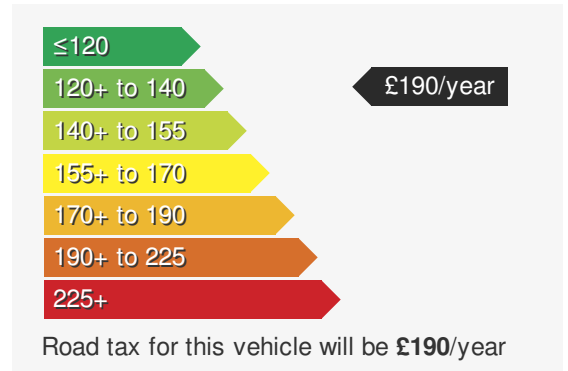

VEHICLE DETAILS

Date First Registered:	May 2024	Body Style:	Hatchback
Registration:	CYZ7467	Colour:	Reflex Silver
Mileage:	100	Doors:	5
Fuel Type:	Petrol	MPG combined:	51
Transmission:	Manual	Insurance group:	18E

For more information scan this code into your mobile phone

VEHICLE ROAD TAX

Every effort has been made to ensure the accuracy of the information above, however errors may occur. Do not rely entirely on this information but check with the dealership about items that may affect your decision to buy. Please disregard the mileage unless it is verified by an independent mileage search. The MPG figure above relates to a typical example of the model when new. This will vary according to the age, condition and mileage of the vehicle and should be used for comparison purposes only.