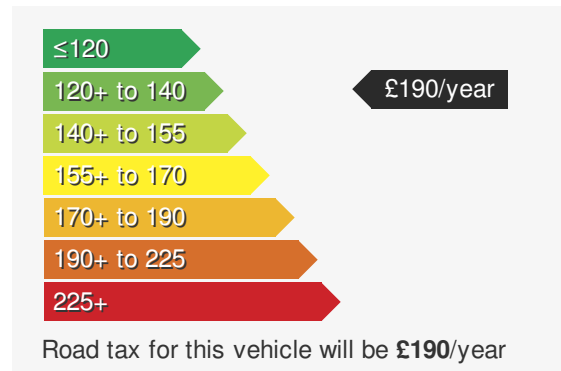

VEHICLE ROAD TAX

MORE INFORMATION

For more information scan this code into your mobile phone

Every effort has been made to ensure the accuracy of the information above, however errors may occur. Do not rely entirely on this information but check with the dealership about items that may affect your decision to buy. Please disregard the mileage unless it is verified by an independent mileage search. The MPG figure above relates to a typical example of the model when new. This will vary according to the age, condition and mileage of the vehicle and should be used for comparison purposes only.