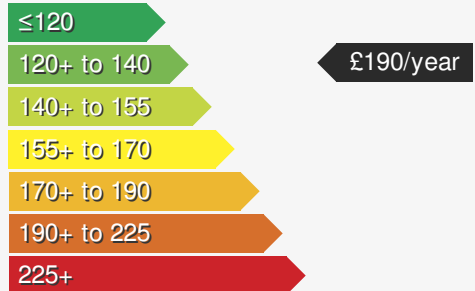

VEHICLE ROAD TAX

Road tax for this vehicle will be **£190/year**

Every effort has been made to ensure the accuracy of the information above, however errors may occur. Do not rely entirely on this information but check with the dealership about items that may affect your decision to buy. Please disregard the mileage unless it is verified by an independent mileage search. The MPG figure above relates to a typical example of the model when new. This will vary according to the age, condition and mileage of the vehicle and should be used for comparison purposes only.