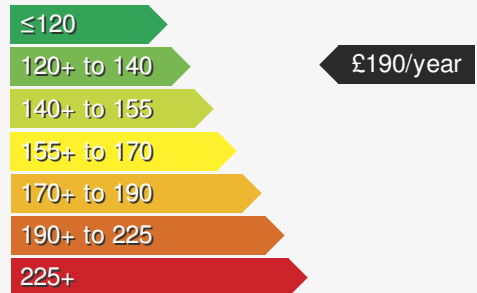

VEHICLE DETAILS

Date First Registered:	Jun 2021	Body Style:	Estate
Registration:	HW21LNM	Colour:	White
Mileage:	58,136	Doors:	5
Fuel Type:	Petrol	MPG combined:	48
Transmission:	Auto /DSG	Insurance group:	17E

MORE INFORMATION

For more information scan this code into your mobile phone

VEHICLE ROAD TAX

Road tax for this vehicle will be £190/year

Every effort has been made to ensure the accuracy of the information above, however errors may occur. Do not rely entirely on this information but check with the dealership about items that may affect your decision to buy. Please disregard the mileage unless it is verified by an independent mileage search. The MPG figure above relates to a typical example of the model when new. This will vary according to the age, condition and mileage of the vehicle and should be used for comparison purposes only.