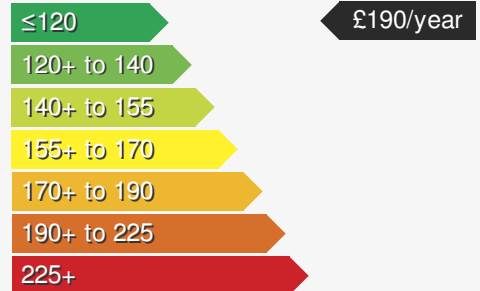

VEHICLE ROAD TAX

Road tax for this vehicle will be **£190/year**

Every effort has been made to ensure the accuracy of the information above, however errors may occur. Do not rely entirely on this information but check with the dealership about items that may affect your decision to buy. Please disregard the mileage unless it is verified by an independent mileage search. The MPG figure above relates to a typical example of the model when new. This will vary according to the age, condition and mileage of the vehicle and should be used for comparison purposes only.